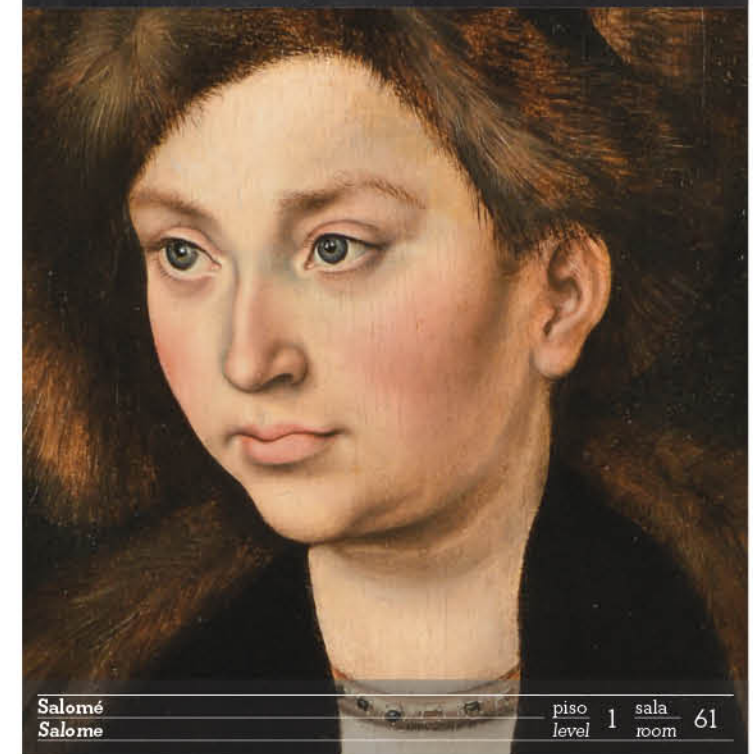

O Poeta e o Pássaro The Poet and the Bird

piso level	1	sala room	53
------------	---	-----------	----

Salomé Salome

piso level	1	sala room	61
------------	---	-----------	----